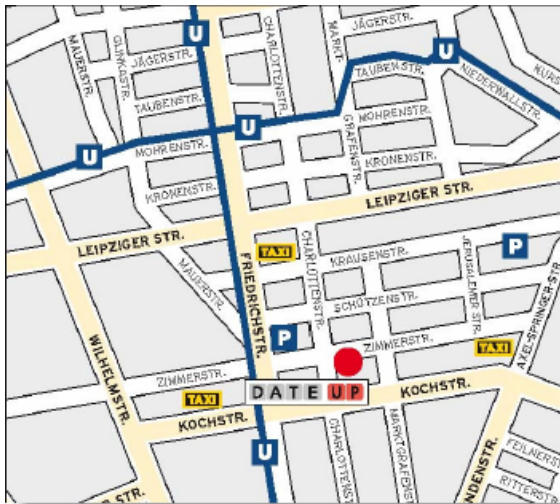

### Map:

<http://maps.google.de/maps?q=Zimmerstra%DFe%2026/27%2C%2010969%20Berlin&sl=52.50782,13.392421>

### Direction

The Berlin training venue is centrally located in the Business Center Charlottenkarree with good (public) transport connections, right in the center of the traditional publishing and press district. It is a short walk to the historical Gendarmenmarkt as well as to the vivid shopping street Friedrichstreeet. Restaurants, cafés and shops are in the close surroundings of the venue.

### By Tube:

The premises are in a short distance to the stations “Kochstraße” and “Stadtmitte”, which are both served by Berlin Underground (U6). After a 5-minute walk you will reach date-up.

**By Rail:**

**By Car:**

All main roads and motorways join the Berliner Ring, or the A10, from which you can access the inner city. The city motorway is usually very crowded during rush hour. The location is situated right in the middle of Berlin with good public transportation connections.